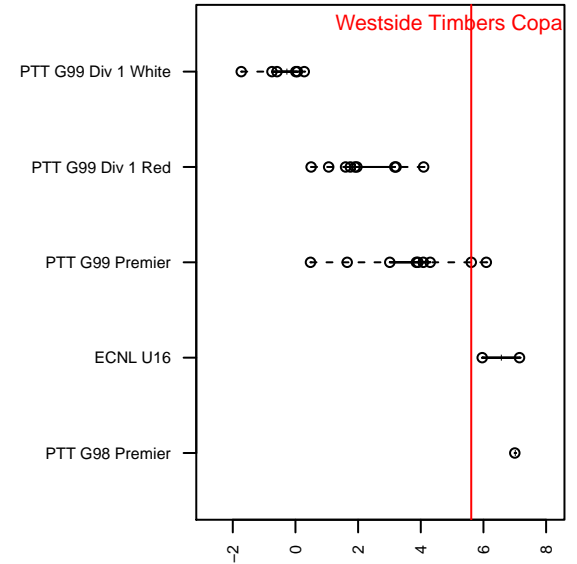

# Westside Timbers Copa G99

Westside Timbers  
 Beaverton, OR  
 G99 total strength=1684  
 attack=23 defense=19.87  
 fall league = PTT G99 Premier

alt names used:  
 Westside Timbers G99 Copa  
 Westside Timbers G99 Copa  
 Westside Timbers G99 Copa

Venues played:  
 2015 PacNW Winter Classic Premier U16  
 2015 PTT G99 Premier  
 2015 OYS State Cup G98  
 2015 OYS State Cup G99

**Westside Timbers Copa G99**  
 Dots are actual minus expected GF (blue circles) and GA (red triangles).  
 Blue line is smoothed change in attack strength. Red is smoothed change in defense strength.

**attack and defense variance (black dot)  
relative to other teams  
and top 10 in region**

**attack and defense rating  
relative to others at age  
and all opponents in last 13 months**

**Performance relative to 13 month average**